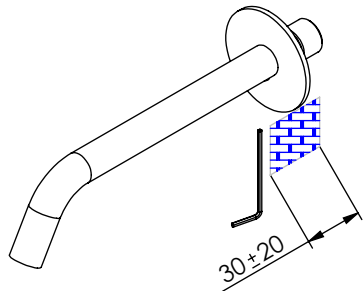

ESC. 1:2	Bica Banheia Parede Com190mm			
Desenhou 13/05/2021	SANITERRA®	MILANO SLIM		
Rev: 1 31/05/2022		1600101625		

Service:

MAX
80 C°

Adjustable Pliers

Special Key 16,5

2 (...) 6mm

Washbasin Mixer Installation Manual

2°

Fixed:

3°

4°

5°

Maintenance: