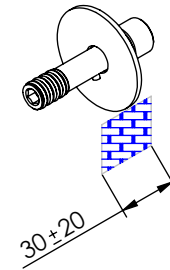

Service:

MAX
80 C°

Adjustable Pliers

Special Key 16,5

2 (...) 6mm

Washbasin Mixer Installation Manual

2°

Fixed:

3°

4°

5°

Maintenance: