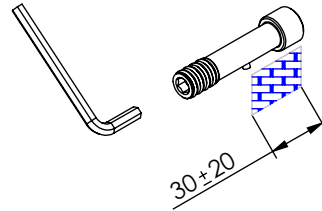

Washbasin Mixer Installation Manual

2°

Fixed: